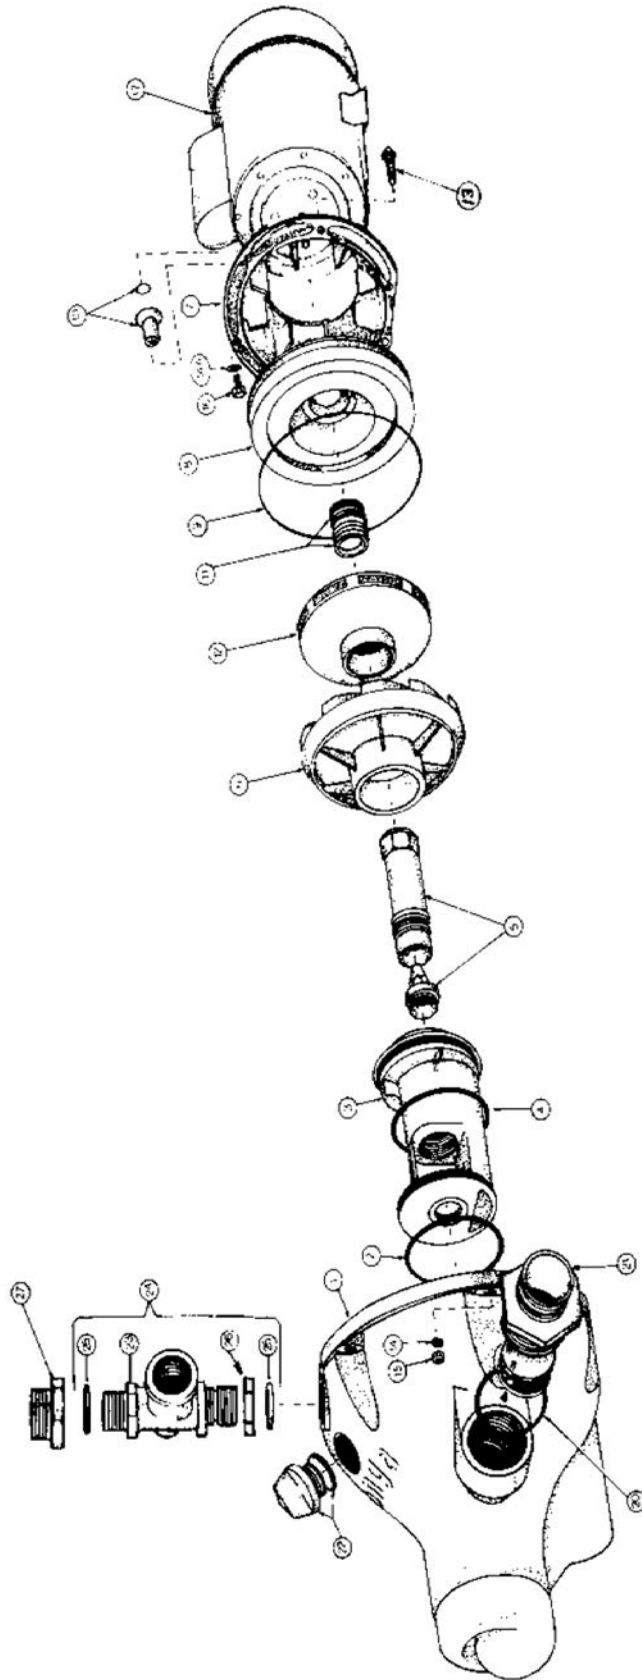

Model 543

Drawings are indicative only, product appearance may change slightly.

PARTS LIST TABLE

MODEL	543
PART NUMBER	354300

REF NO.	COMPONENT DESCRIPTION	PART NO.	
1	Casing	301190	1PC
2	O'ring - Injector Housing (Front)	702185K	1PC
3	Housing - Injector	301200	1PC
4	O'ring - Injector Housing (Rear)	700204K	1PC
5	Jet & Venturi	801152	1PC
6	Diffuser	402810K	1PC
7	Yoke	301180	1PC
8	Baffle	402301K	1PC
9	O'ring - Casing	702184K	1PC
10	Shaft Sleeve & O'ring	800895K	1PC
10b	O'ring - Shaft Sleeve (Pack of 10)	702218K	1PC
11	Seal Kit	800583	1PC
	Seal (Pack of 25)	800900	1PC
12	Impeller	506333K	1PC
13	Coach Bolt (Set of 10)	800254	6PC
14	Washer (Set of 20)	800151	6PC
15	Nut (Set of 12)	702025K	6PC
16	Screw (Set of 10)	800098	4PC
17	Motor - 1PH	800445	1PC
18	Base & Screws Kit	NLA	1PC
19	Screw (Set of 10)	NLA	2PC
20	O'ring (Pack of 5)	702182K	1PC
21	Nipple & Clacker Assy	800296K	1PC
22	Priming Plug & O'ring	800017K	1PC
23	Tee - Threaded Discharge	NLA	1PC
24	Tee Assembled - Threaded Dis.	800277	1PC