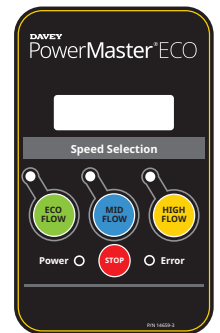

Low Energy Operation:

Your PowerMaster ECO Series pump has 3 speed settings which are also programmable:

1. Eco Flow – Lowest Speed
2. Mid Flow – Medium Speed
3. High Flow – Highest Speed

- Eco Flow mode provides the lowest speed and therefore the greatest energy savings.
- For programmable speed options and settings, please contact Davey, your Davey dealer or Davey pool pump installation professional.