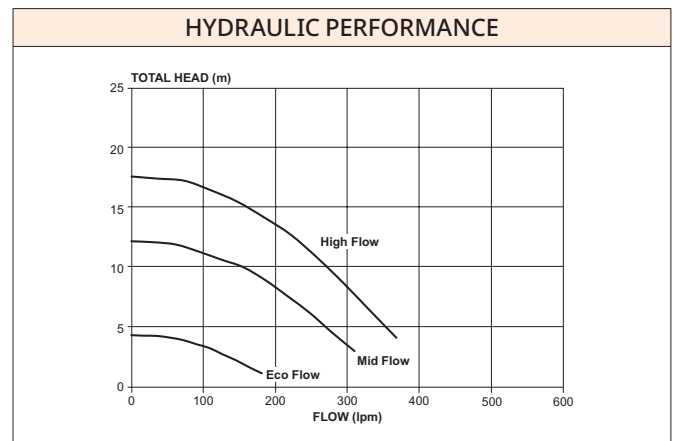

Operation	Recommended Speed Setting
Pool filtration	Eco Flow
Automatic pool cleaner operation	Mid Flow
Backwashing your media filter	High Flow
Manually cleaning your pool	
Water feature operation	
Spa jet operation	
Solar pool heating